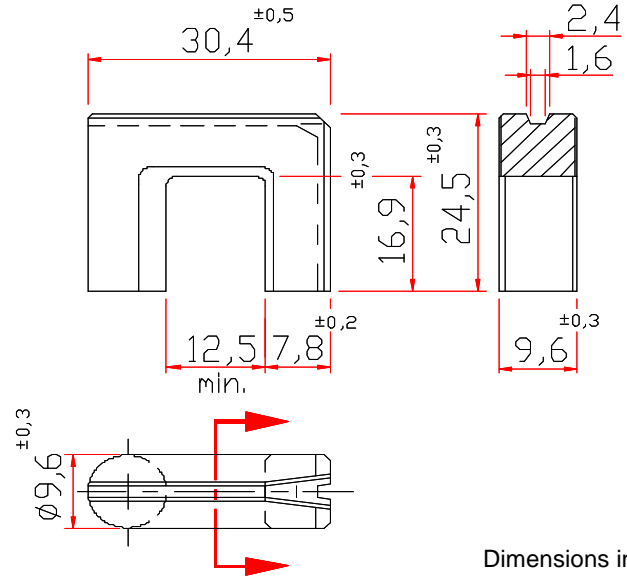

THORNTON

Thornton
Eletrônica Ltda

NUR-30,4/24/10

Effective Core Parameters:

SI/A	1,64	mm ⁻¹
Le	120,0	mm
Ae	73,0	mm ²
Amin	- - -	mm ²
Ve	8760,0	mm ³

Weight Approx. (piece) 21,0 g

Dimensions in mm

WITHOUT GAP

DESCRIPTION ORDER	MATERIAL	Al [nH]	Tol.%	~g [mm]	~ µe
NUR-30,4/24/10-IP6	IP6	- - -	- - -	- - -	- - -
NUR-30,4/24/10-IP12R	IP12R	- - -	- - -	- - -	- - -